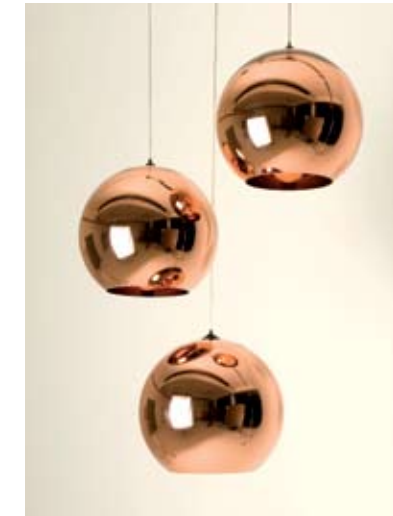

Left to right:
Copper Shade group
Copper Shade detail