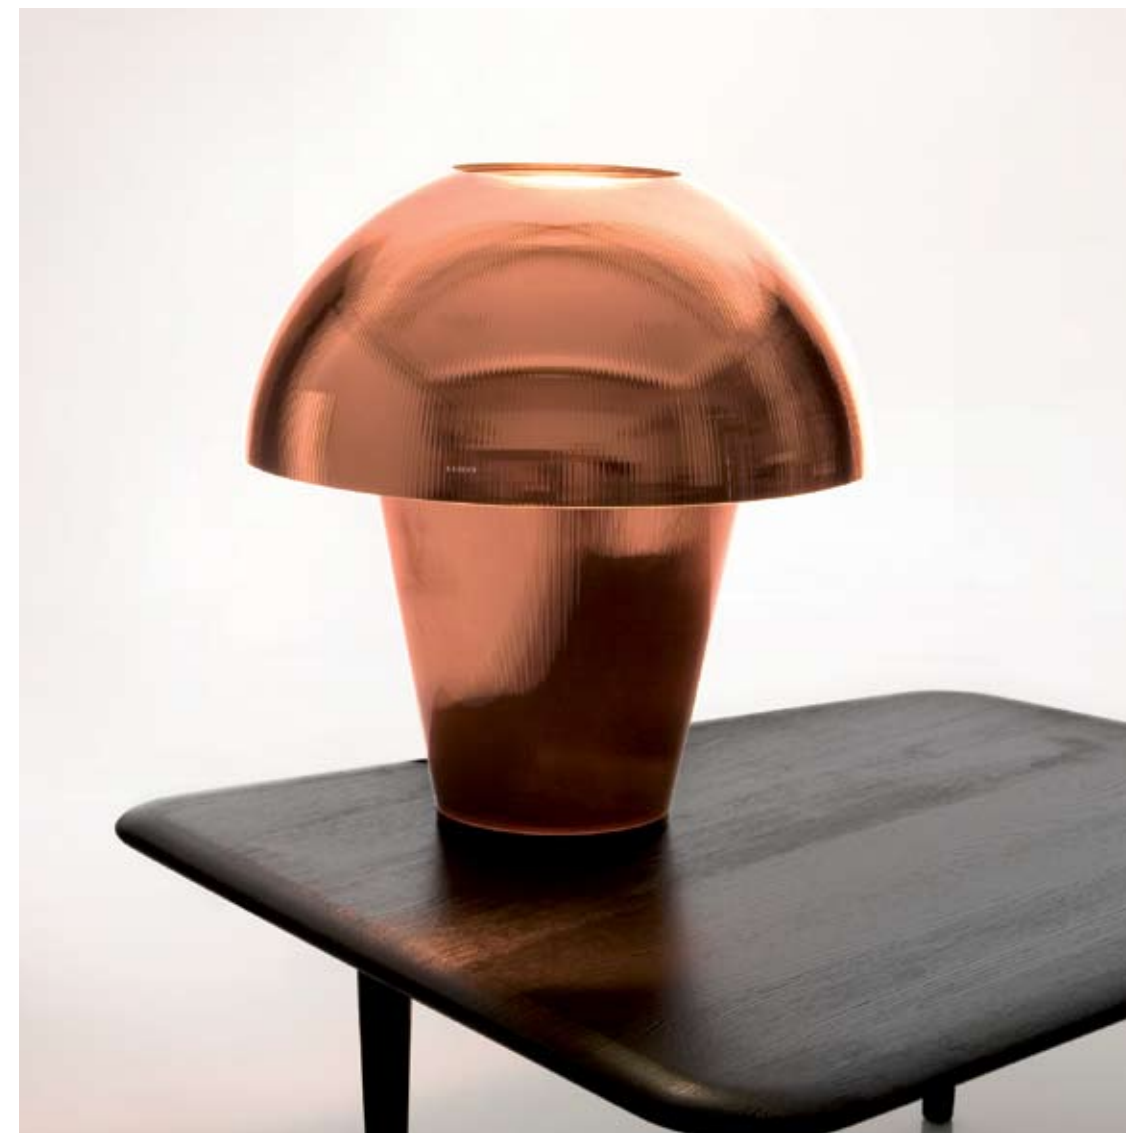

Top to bottom:
Copper Table Light
Copper Table Light in situ