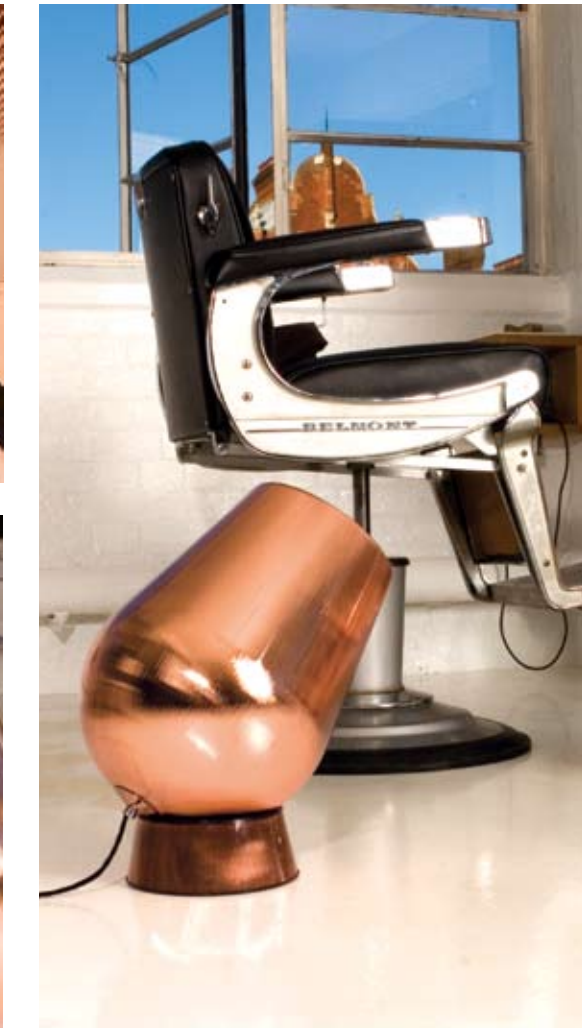

The Copper Shade brings a sculptural sophistication to any interior, either alone or grouped as a dramatic chandelier cluster whilst the Fat Spot is an alternative to the numerous minimal architectural spotlights on the market. A confident statement piece it provides either a gentle glow or broad directional light.

The prismatic textured Copper Table Light morphs design from the eponymous Fat Spot and Copper Shade with its impressive hemisphere shade and angled base it allows for maximum reflection of light.

The Blow Pendant Light is the first energy saving light in the range specifically designed to accommodate a low-energy compact fluorescent light bulb (CFL). Inspired by the shape of a light bulb, Blow is one of the first outdoor low energy lights, it can also be used indoors and as a pendant or floor light. Allowing the low energy light bulb to give a strong directional light through the clear base, Blow has been designed to bring further awareness to the use of CFL's and to promote sustainability within design.

Left to right:
Copper Shade group
Copper Shade detail

Clockwise from right:
Fat Spot in situ
Fat Spot group detail
Fat Spot fitting detail

Copper Series

Plastic polycarbonate lighting series internally coated with copper.