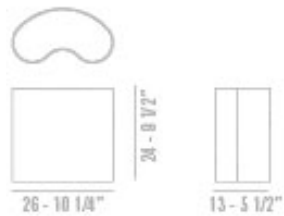

DOUBLE 07

VALERIO BOTTIN / 1996

Wall lamp with support in lacquered metal and blown polished glass diffuser, white inside and coloured outside.

VERSIONS: WALL

COLOR VARIATIONS

BULB INFO

DOUBLE
INCANDESCENZA 2X100W