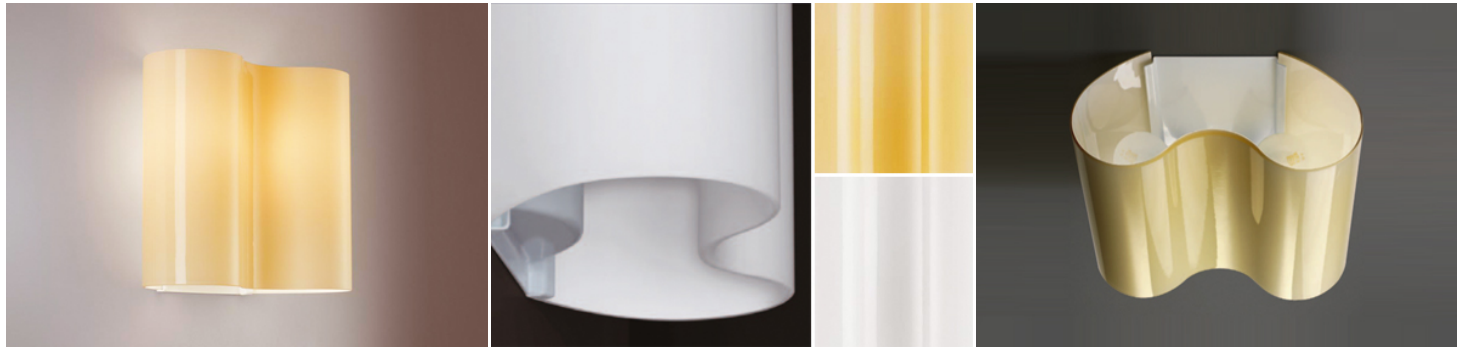

DOUBLE 07

VALERIO BOTTIN / 1996

Wall lamp with support in lacquered metal and blown polished glass diffuser, white inside and coloured outside.

VERSIONS: WALL

COLOR VARIATIONS

BULB INFO

DOUBLE
INCANDESCENZA 2X100W