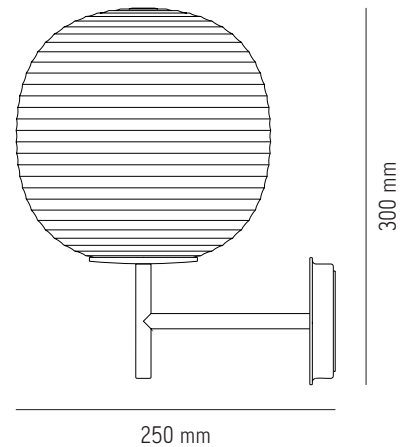

## Specifications

Product Name	Lantern Wall Lamp, Small
Designer	Anderssen & Voll
Year	2019
Category	Lighting
Type	Wall Lamp
Material	Frosted opal glass w. powder coated steel base
Colour/Variant	Frosted white w. black base
Product Dimensions	H: 300 x W: 250 x D: 250 mm
Packaging Dimensions	H: 270 x W: 430 x D: 310 mm
Cord	2500 mm - on/off switch on lamp base
Weight	1,5 kg
Weight (incl. Packaging)	1,9 kg
Light Source	E14, Max 25W / LED Max 7W 220-240V~ 50/60Hz
Bulb	Not Included
Certification	CE, Class II, IP20
County of origin	China
Master packaging	1