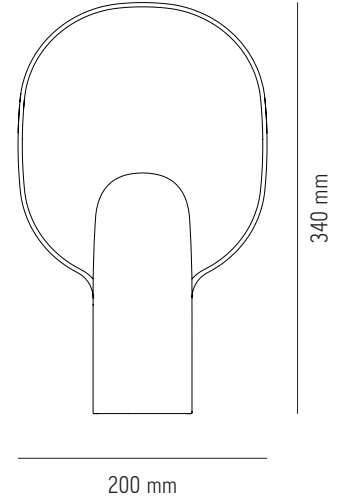

NEW WORKS.

Product Fact Sheet - Lighting - Ware Table Lamp

Ware Table Lamp

MSDS Studio

The Ware Table Lamp brings together two distinct flowing forms into a single object. Appearing like a pair of shells huddling together on a cold shore, the rounded front hides the lighting diffuser - allowing a soft illumination to swell up from within. Once illuminated, a sense of depth is created between the pieces textured layers. A unity between light and dark.

Ean No	Item No	Variation
5712826211106	21110	Milk White
5712826211113	21111	Mole Grey

NEW WORKS.

Product Fact Sheet - Lighting - Ware Table Lamp

Specifications

Product Name	Ware Table Lamp
Designer	MSDS Studio
Year	2019
Category	Lighting
Type	Table Lamp
Material	ABS Plastic
Colour/Variant	Milk White / Mole Grey
Product Dimensions	H: 340 x W: 200 x D: 120 mm
Packaging Dimensions	H: 190 x W: 390 x D: 300 mm
Cord	White or Black PVC, 1800 mm - three-step dimmer on lamp base
Weight	0,6kg
Weight (incl. Packaging)	0,7 kg
Light Source	E14, LED Max 7W (Dimmable Bulb Only) (220-240~ 50/60 Hz)
Bulb	Not Included
Certification	CE, Class II, IP20
County of origin	China
Master packaging	1