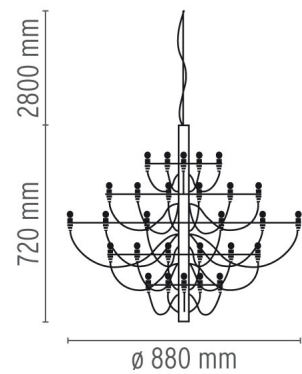

FLOS

2097/30

Mounting	Pendant
Type of ceiling pendant	Suspension cable
Lamps description	30 x MAX 15W E14 IBT
Environment	Indoor
Finish	Chrome, Brass
Technical description	Suspension lamp providing diffused light. Steel central structure with brass arms, both available either chromium-plated or gilded. Steel ceiling fitting and rose.

ELECTRICAL

Emergency	Without
Voltage (V)	230

PHYSICAL

Supply	Terminal block
Cord length(mm)	2800
Construction material	Steel
Weight (kg)	5.1

2097/30

designed by Gino Sarfatti

Suspension lamp providing diffused light

● AI400057	Chrome
● AI400059	Brass

DIMENSIONS

CERTIFICATIONS

IP
20

2097/30 . Lamps

IBT 15W E14

Lamp Watt:
15 W

Lamp category:
Incandescent

Socket:
E14

Lamp type:
IBT

2097/30

designed by Gino Sarfatti

Suspension lamp providing diffused light

- AI400057 Chrome
- AI400059 Brass

DIMENSIONS

CERTIFICATIONS