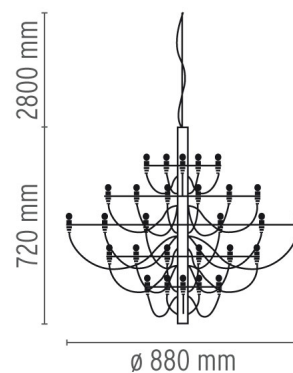

FLOS

2097/30

Mounting	Pendant
Type of ceiling pendant	Suspension cable
Lamps description	30 x MAX 15W E14 IBT
Environment	Indoor
Finish	Chrome, Brass
Technical description	Suspension lamp providing diffused light. Steel central structure with brass arms, both available either chromium-plated or gilded. Steel ceiling fitting and rose.

ELECTRICAL

Emergency	Without
Voltage (V)	230

PHYSICAL

Supply	Terminal block
Cord length(mm)	2800
Construction material	Steel
Weight (kg)	5.1

2097/30

designed by Gino Sarfatti

Suspension lamp providing diffused light

● AI400057	Chrome
● AI400059	Brass

DIMENSIONS

CERTIFICATIONS

IP
20

2097/30 . Lamps

IBT 15W E14

Lamp Watt:
15 W

Lamp category:
Incandescent

Socket:
E14

Lamp type:
IBT

2097/30

designed by Gino Sarfatti

Suspension lamp providing diffused light

- AI400057 Chrome
- AI400059 Brass

DIMENSIONS

CERTIFICATIONS