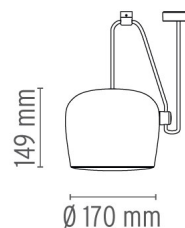

FLOS

AIM SMALL

Mounting	Pendant
Type of ceiling pendant	Suspension cable
Lamps description	1 MULTICHIP LED 2700K 1020lm CRI90 - 12W
Environment	Indoor
Finish	Anodized brown, White, Black

Technical description	Suspended light fitting. Body in varnished aluminium sheet, shade in photo-etched optical polycarbonate. Internal reflector in photo-etched PC. Directionable body. Powered directly from mains. The LED can be dimmed with a «Triac for Led » dimmer approved by Flos.Flos does not respond in case of wrong electrical connection system installations. The cable has a useful length of 9 metres and thus the lamp can be suspended 3 metres from the ceiling. Multiple rose with capacity to connect up to 5 Aim Small also available.
------------------------------	--

Suspended light fitting.

- F0095009 White
- F0095030 Black
- F0095026 Anodized brown

DIMENSIONS

CERTIFICATIONS

AIM SMALL . Lamps

MULTICHIP LED 2700K
1020lm CRI 90 12W

Lamp wattage:

12 W

AIM SMALL

designed by R. & E. Bouroullec

Suspended light fitting.

- F0095009 White
- F0095030 Black
- F0095026 Anodized brown

DIMENSIONS

CERTIFICATIONS