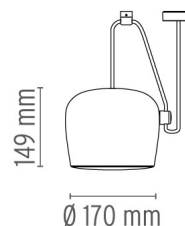

DIMENSIONS