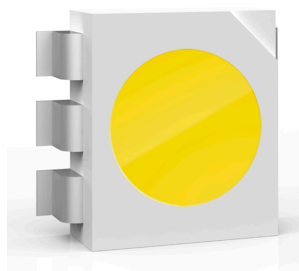

FLOS

AIM SMALL

Mounting	Pendant
Type of ceiling pendant	Suspension cable
Lamps description	1 MULTICHIP LED 2700K 1020lm CRI90 - 12W
Environment	Indoor
Finish	Anodized brown, White, Black

Technical description	Suspended light fitting. Body in varnished aluminium sheet, shade in photo-etched optical polycarbonate. Internal reflector in photo-etched PC. Directionable body. Powered directly from mains. The LED can be dimmed with a «Triac for Led » dimmer approved by Flos.Flos does not respond in case of wrong electrical connection system installations. The cable has a useful length of 9 metres and thus the lamp can be suspended 3 metres from the ceiling. Multiple rose with capacity to connect up to 5 Aim Small also available.
------------------------------	--

Suspended light fitting.

- F0095009 White
- F0095030 Black
- F0095026 Anodized brown

DIMENSIONS

CERTIFICATIONS

AIM SMALL . Lamps

MULTICHIP LED 2700K
1020lm CRI 90 12W

Lamp wattage:

12 W