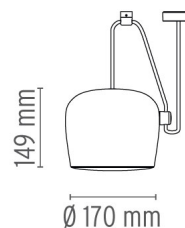

FLOS

AIM SMALL

Mounting	Pendant
Type of ceiling pendant	Suspension cable
Lamps description	1 MULTICHIP LED 2700K 1020lm CRI90 - 12W
Environment	Indoor
Finish	Anodized brown, White, Black

Technical description	Suspended light fitting. Body in varnished aluminium sheet, shade in photo-etched optical polycarbonate. Internal reflector in photo-etched PC. Directionable body. Powered directly from mains. The LED can be dimmed with a «Triac for Led » dimmer approved by Flos.Flos does not respond in case of wrong electrical connection system installations. The cable has a useful length of 9 metres and thus the lamp can be suspended 3 metres from the ceiling. Multiple rose with capacity to connect up to 5 Aim Small also available.
------------------------------	--

ELECTRICAL

Emergency	Without
------------------	---------

PHYSICAL

Supply	Terminal block
Cord length (mm)	9000/3000
Construction material	Aluminum, Polycarbonate
Weight (kg)	1.9 (x1 AIM SMALL)

AIM SMALL

designed by R. & E. Bouroullec

Suspended light fitting.

- F0095009 White
- F0095030 Black
- F0095026 Anodized brown

DIMENSIONS

CERTIFICATIONS

AIM SMALL . Lamps

MULTICHIP LED 2700K
1020lm CRI 90 12W

Lamp wattage:

12 W