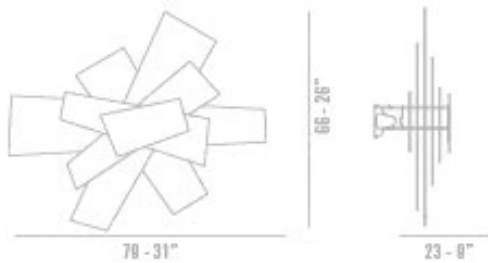

## BIG BANG

ENRICO FRANZOLINI  
+ VICENTE GARCIA JIMENEZ / 2005

Wall lamp composed by overlapping planes in white, red and grey metacrylate. A dynamic composition that offers diffused and reflected light.